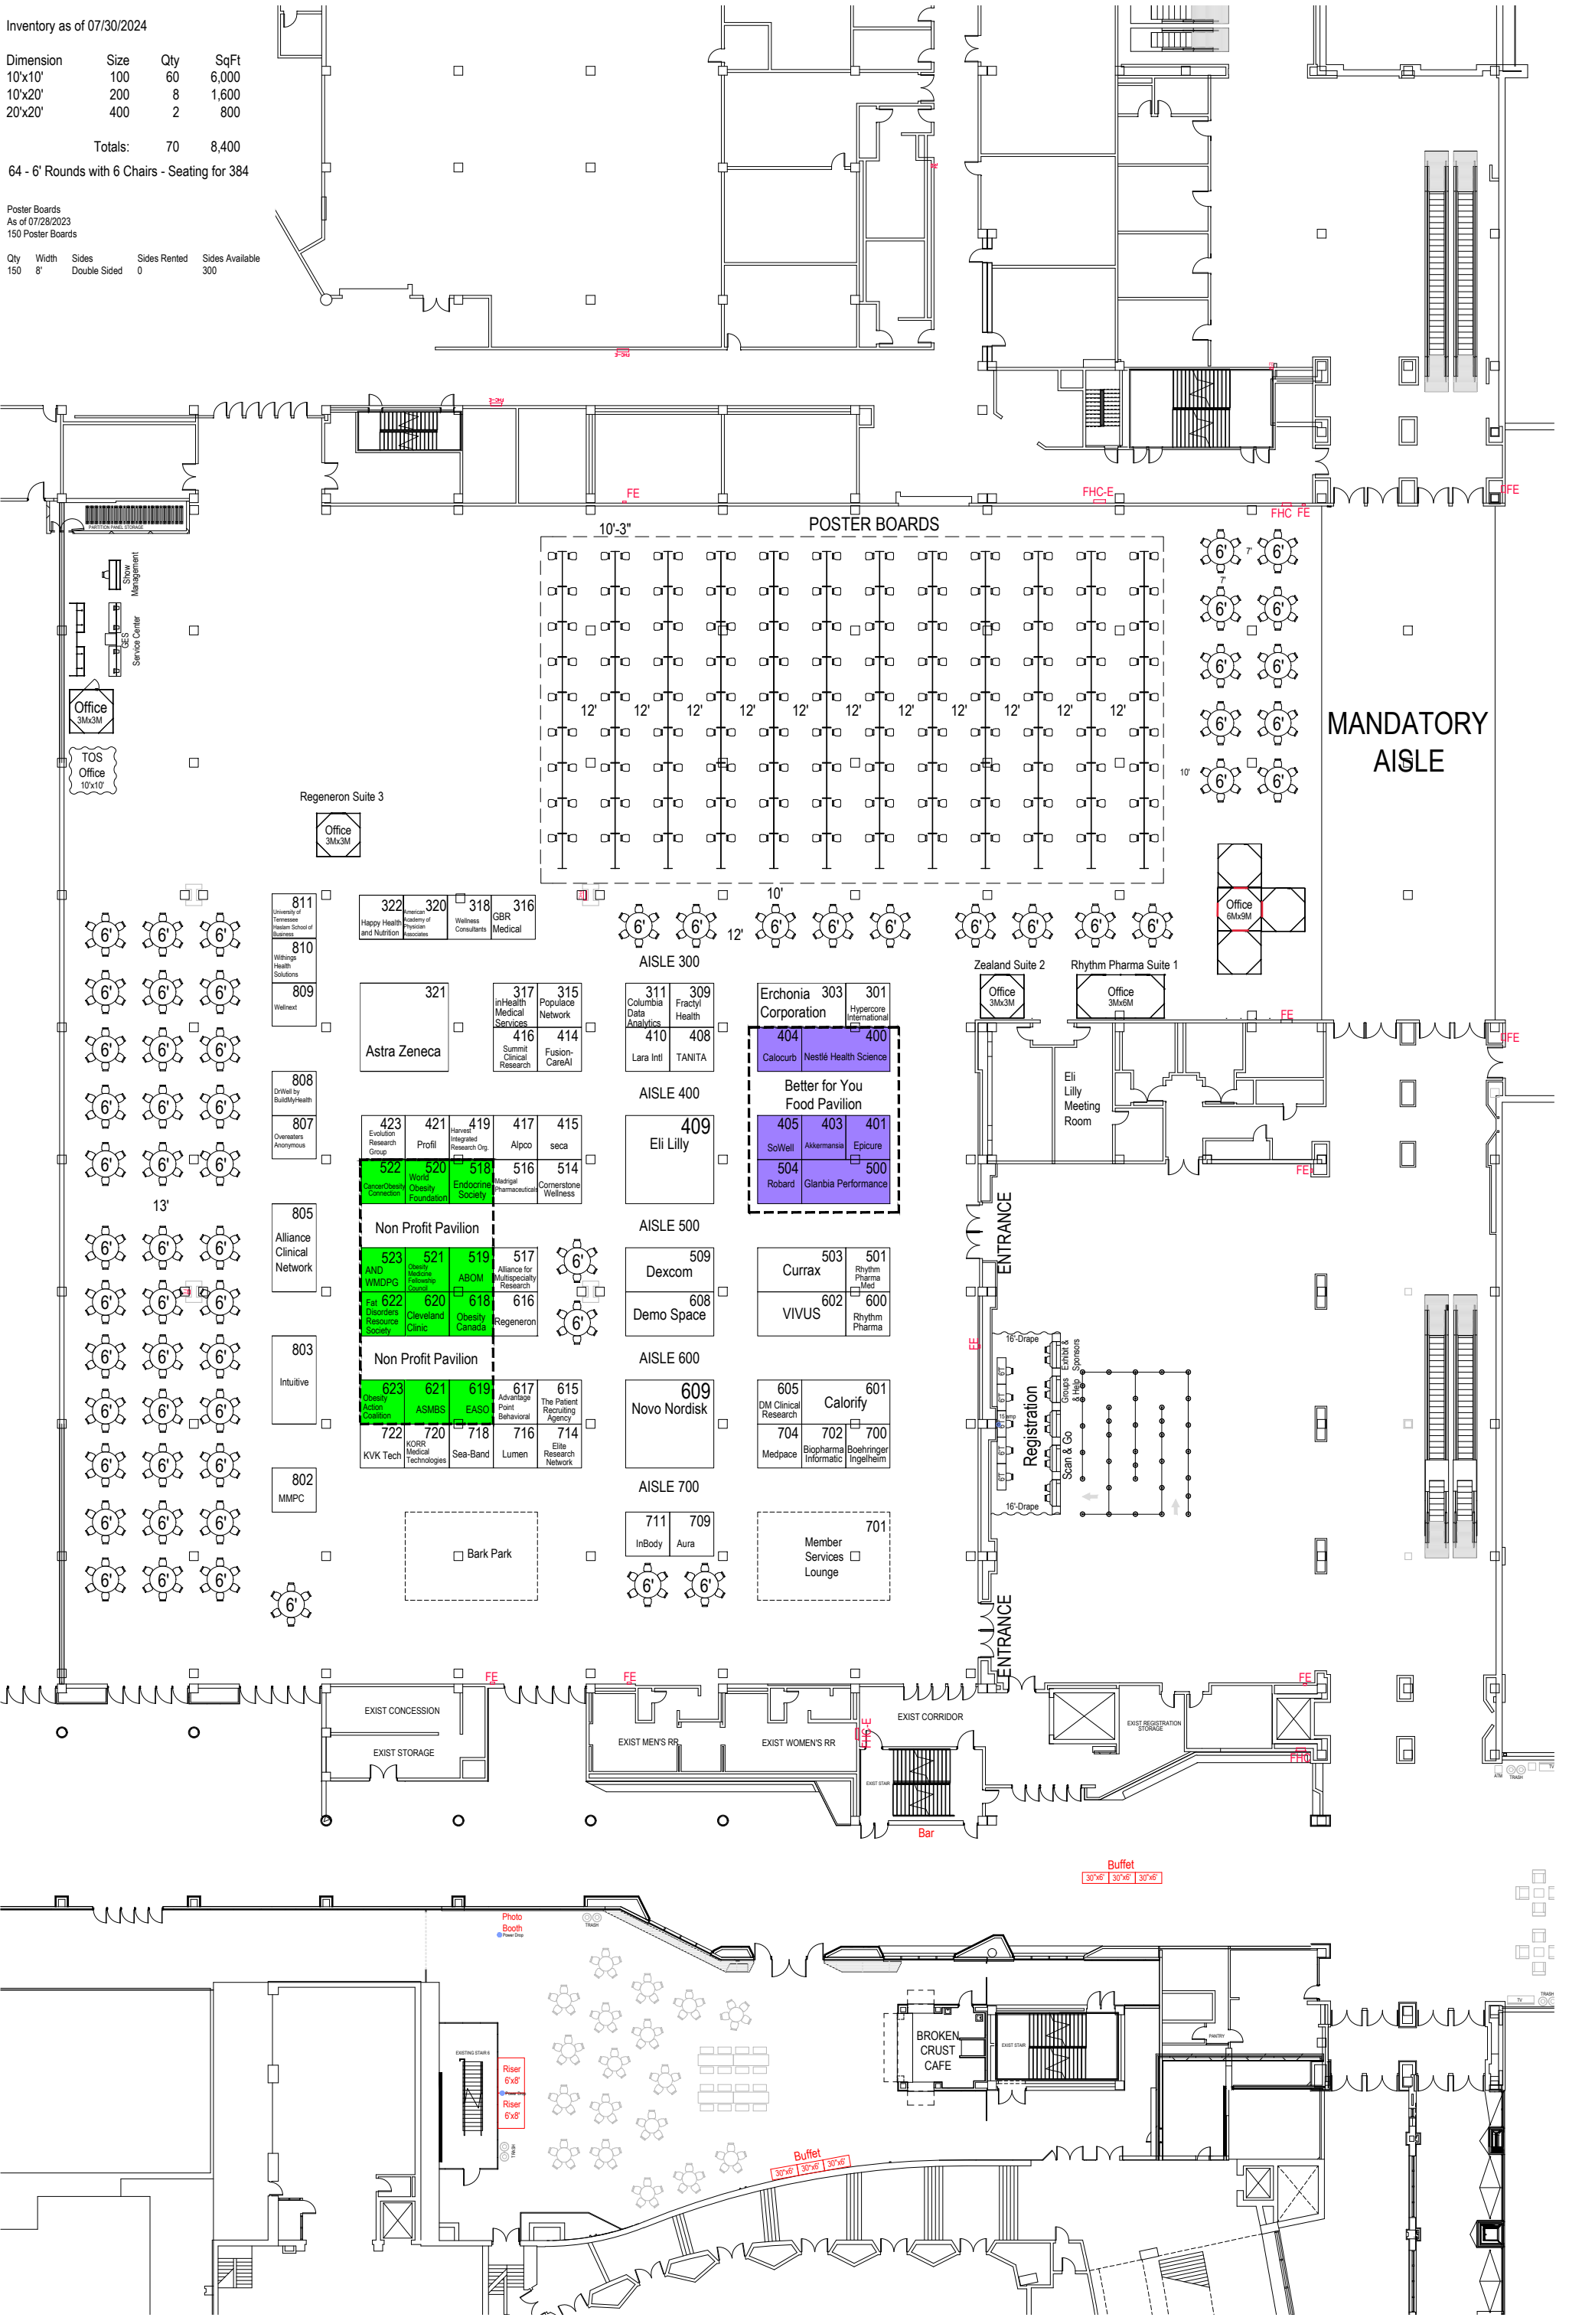

Inventory as of 07/30/2024

Dimension	Size	Qty	SqFt
10'x10'	100	60	6,000
10'x20'	200	8	1,600
20'x20'	400	2	800

Totals: 70 8,400

64 - 6' Rounds with 6 Chairs - Seating for 384

Poster Boards
As of 07/28/2023
150 Poster Boards

Qty	Width	Sides	Sides Rented	Sides Available
150	8'	Double Sided	0	300

ObesityWeek
November 04-06, 2024
Henry B. Gonzalez Convention Center- Street Level- Hall 4B