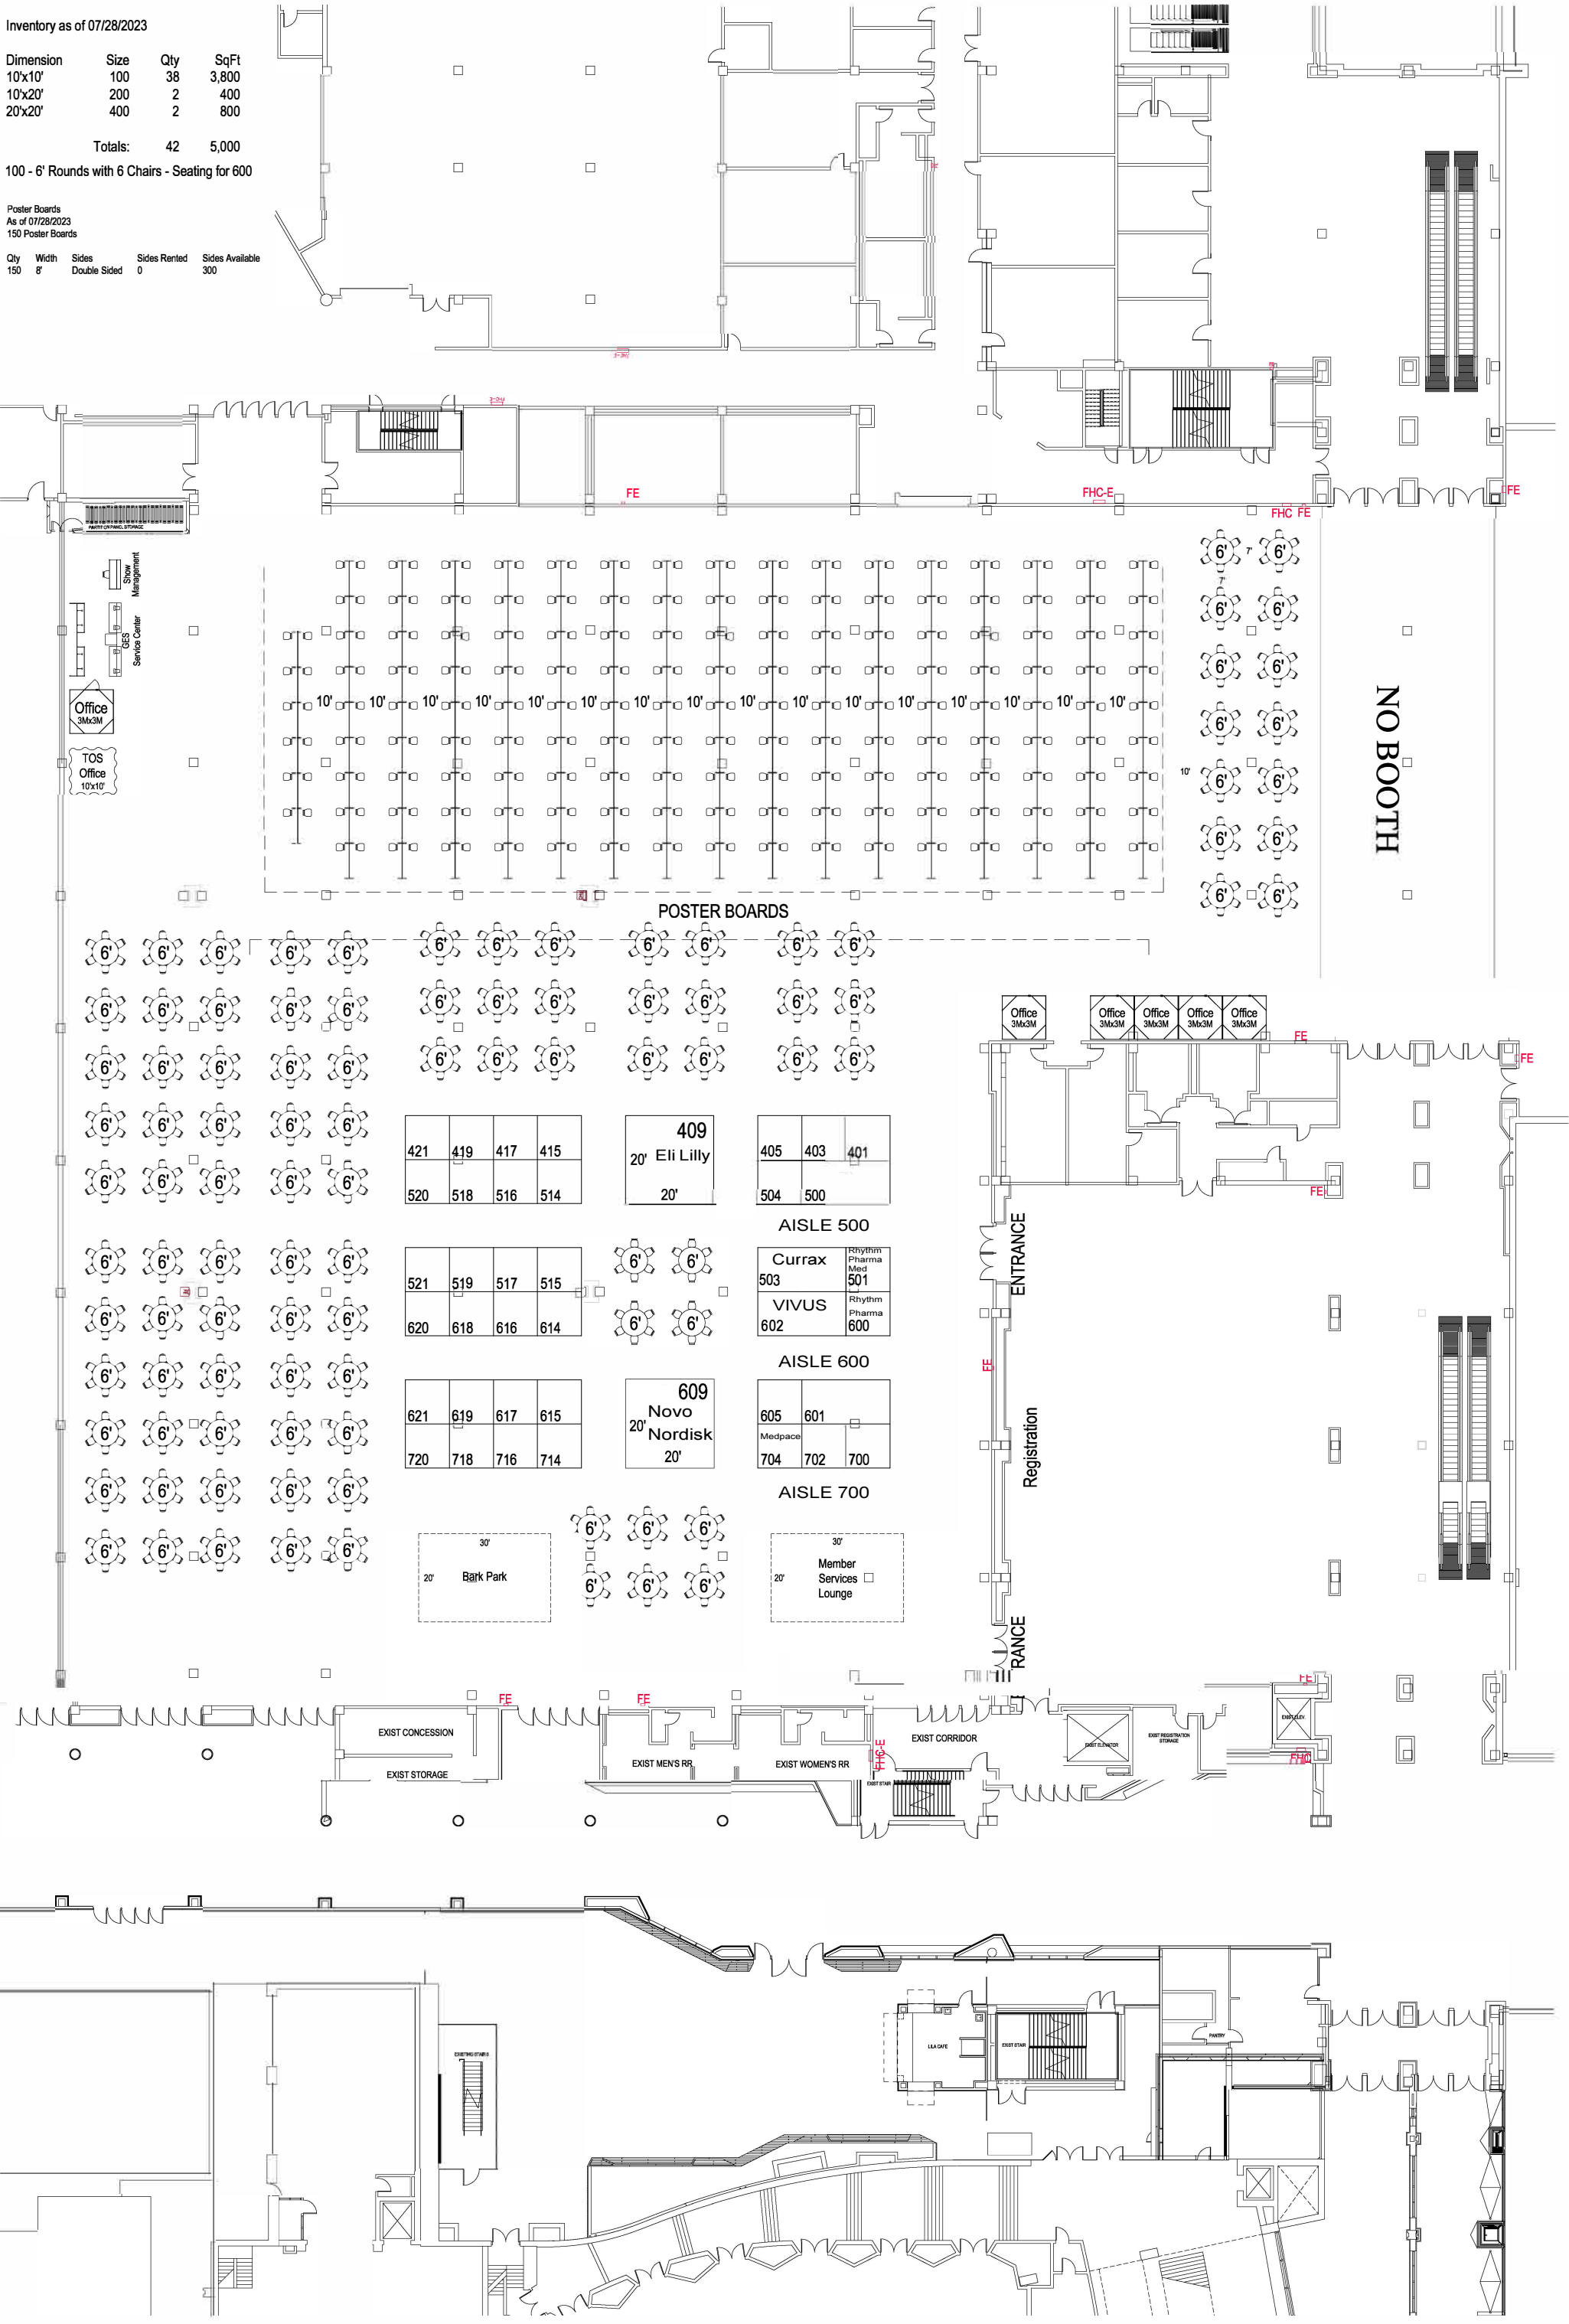

Inventory as of 07/28/2023

Dimension	Size	Qty	SqFt
10'x10'	100	38	3,800
10'x20'	200	2	400
20'x20'	400	2	800

Totals: 42 5,000

100 - 6' Rounds with 6 Chairs - Seating for 600

Poster Boards

As of 07/28/2023

150 Poster Boards

Qty	Width	Sides	Sides Rented	Sides Available
150	8'	Double Sided	0	300

NO BOOTH

POSTER BOARDS

409  
20' Eli Lilly  
20'

AISSLE 500

Currax  
503  
Rhythm Pharma Med 501

VIVUS  
602  
Rhythm Pharma 600

AISSLE 600

609  
20' Novo Nordisk  
20'

AISSLE 700

30'  
20' Bark Park

30'  
20' Member Services Lounge